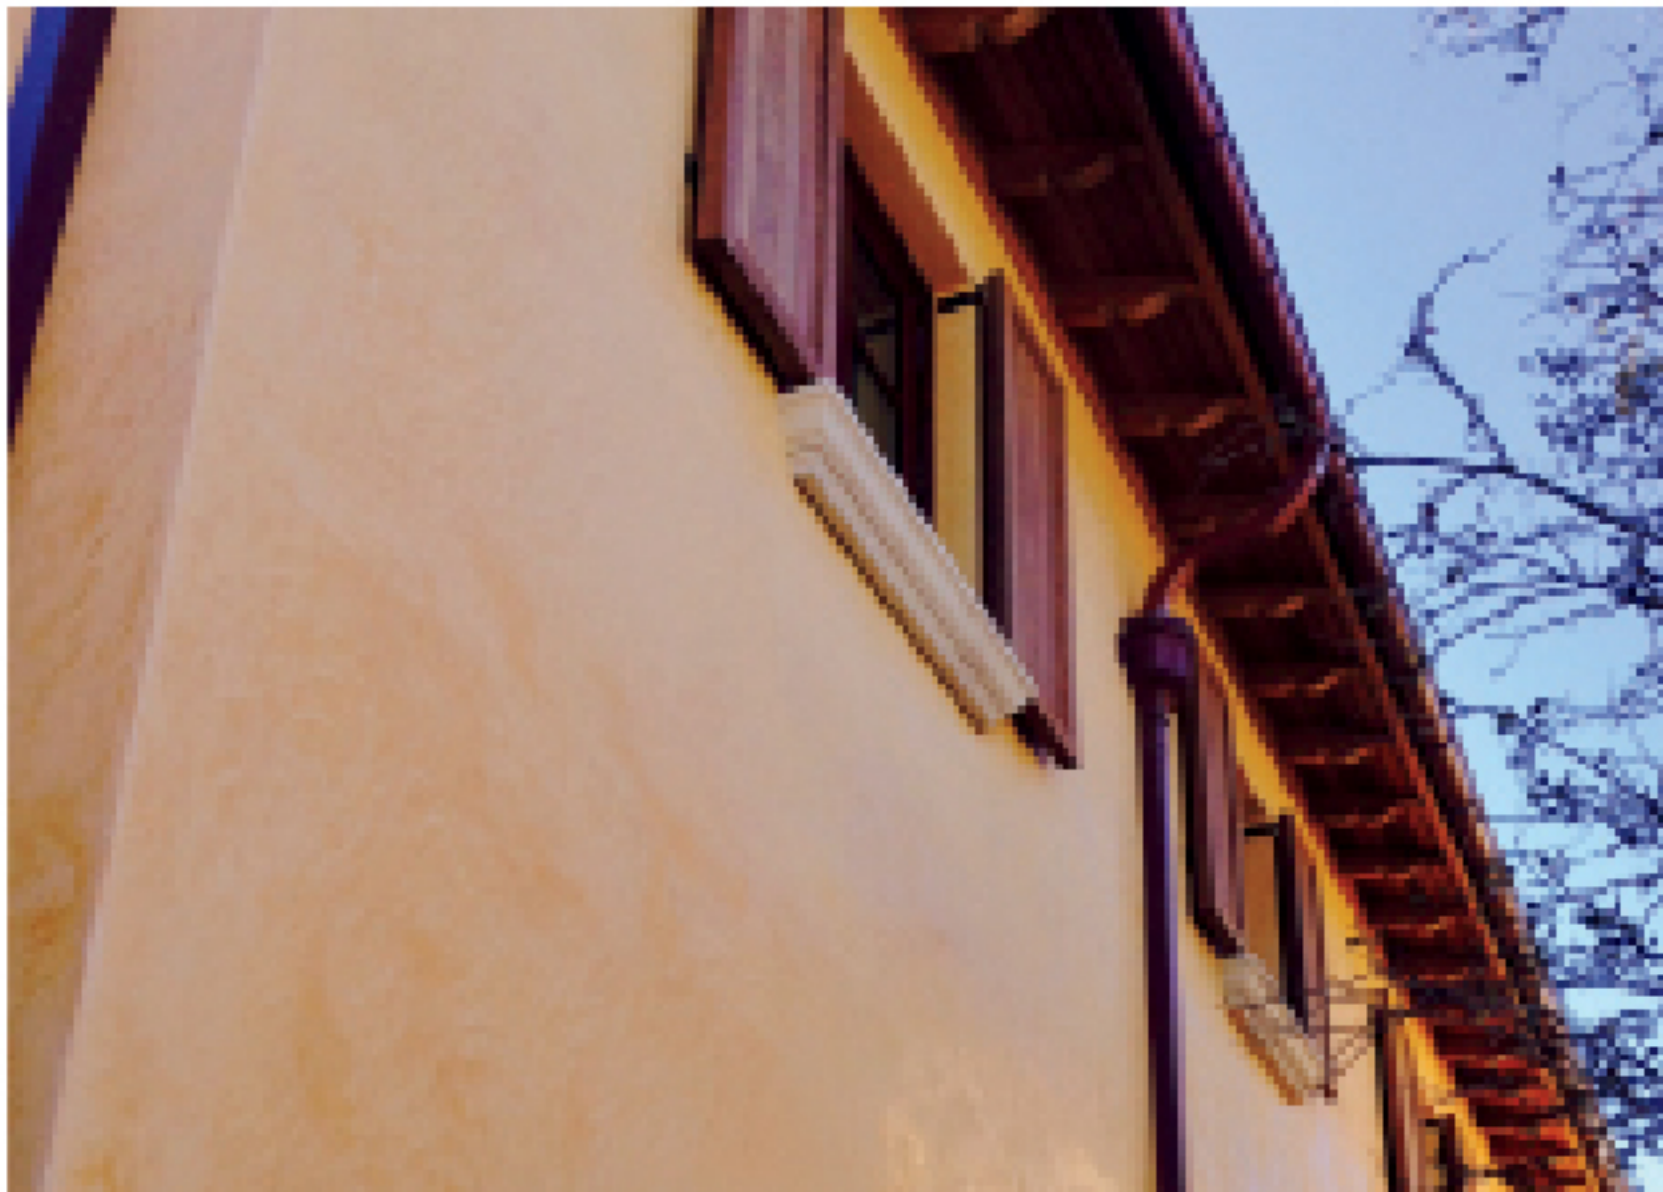

## DIMENSIONS VENETIAN PLASTER

CUSTOM  
FINISHES

*Exterior Venetian plaster with integrated pigment.*

**Dimensions** is the direct importer of authentic Italian lime plaster for exterior and interior applications. They can match any color using Italian mineral pigments, creating a maintenance-free finish. From Mediterranean to contemporary, this marble-like finish enhances all styles. LEED compliant.